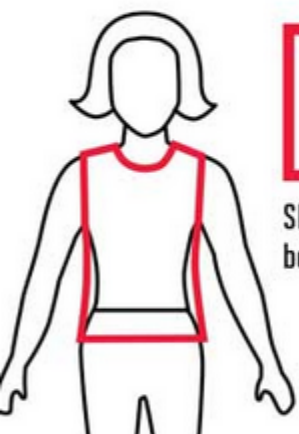

Snug or close to body

Shaped following body contours

Roomy, not tight

ADULT

SIZE	XS	S	M	L	XL	2XL	3XL	4XL	5XL
CHEST	30-32	34-36	38-40	42-44	46-48	50-52	54-56	58-60	62-64
WAIST	24-26	28-30	32-34	36-38	40-42	44-46	48-50	52-54	56-58

YOUTH

SIZE	XXS	XS	S	M	L	XL
	3T-4T	4-5	6-8	10-12	14-16	18-20
CHEST	21-22	22-23	24-26	28-30	32-34	36-38
WAIST	19-20	20-22	22-24	24-26	26-28	28-30

LADIES

SIZE	XS	S	M	L	XL	2XL
	0-2	4-6	8-10	12-14	16-18	20-22
CHEST	32-33	34-35	36-38	39-41	42-44	45-47
WAIST	24½-25½	26½-27½	28½-29½	30½-32	33½-35	36-38